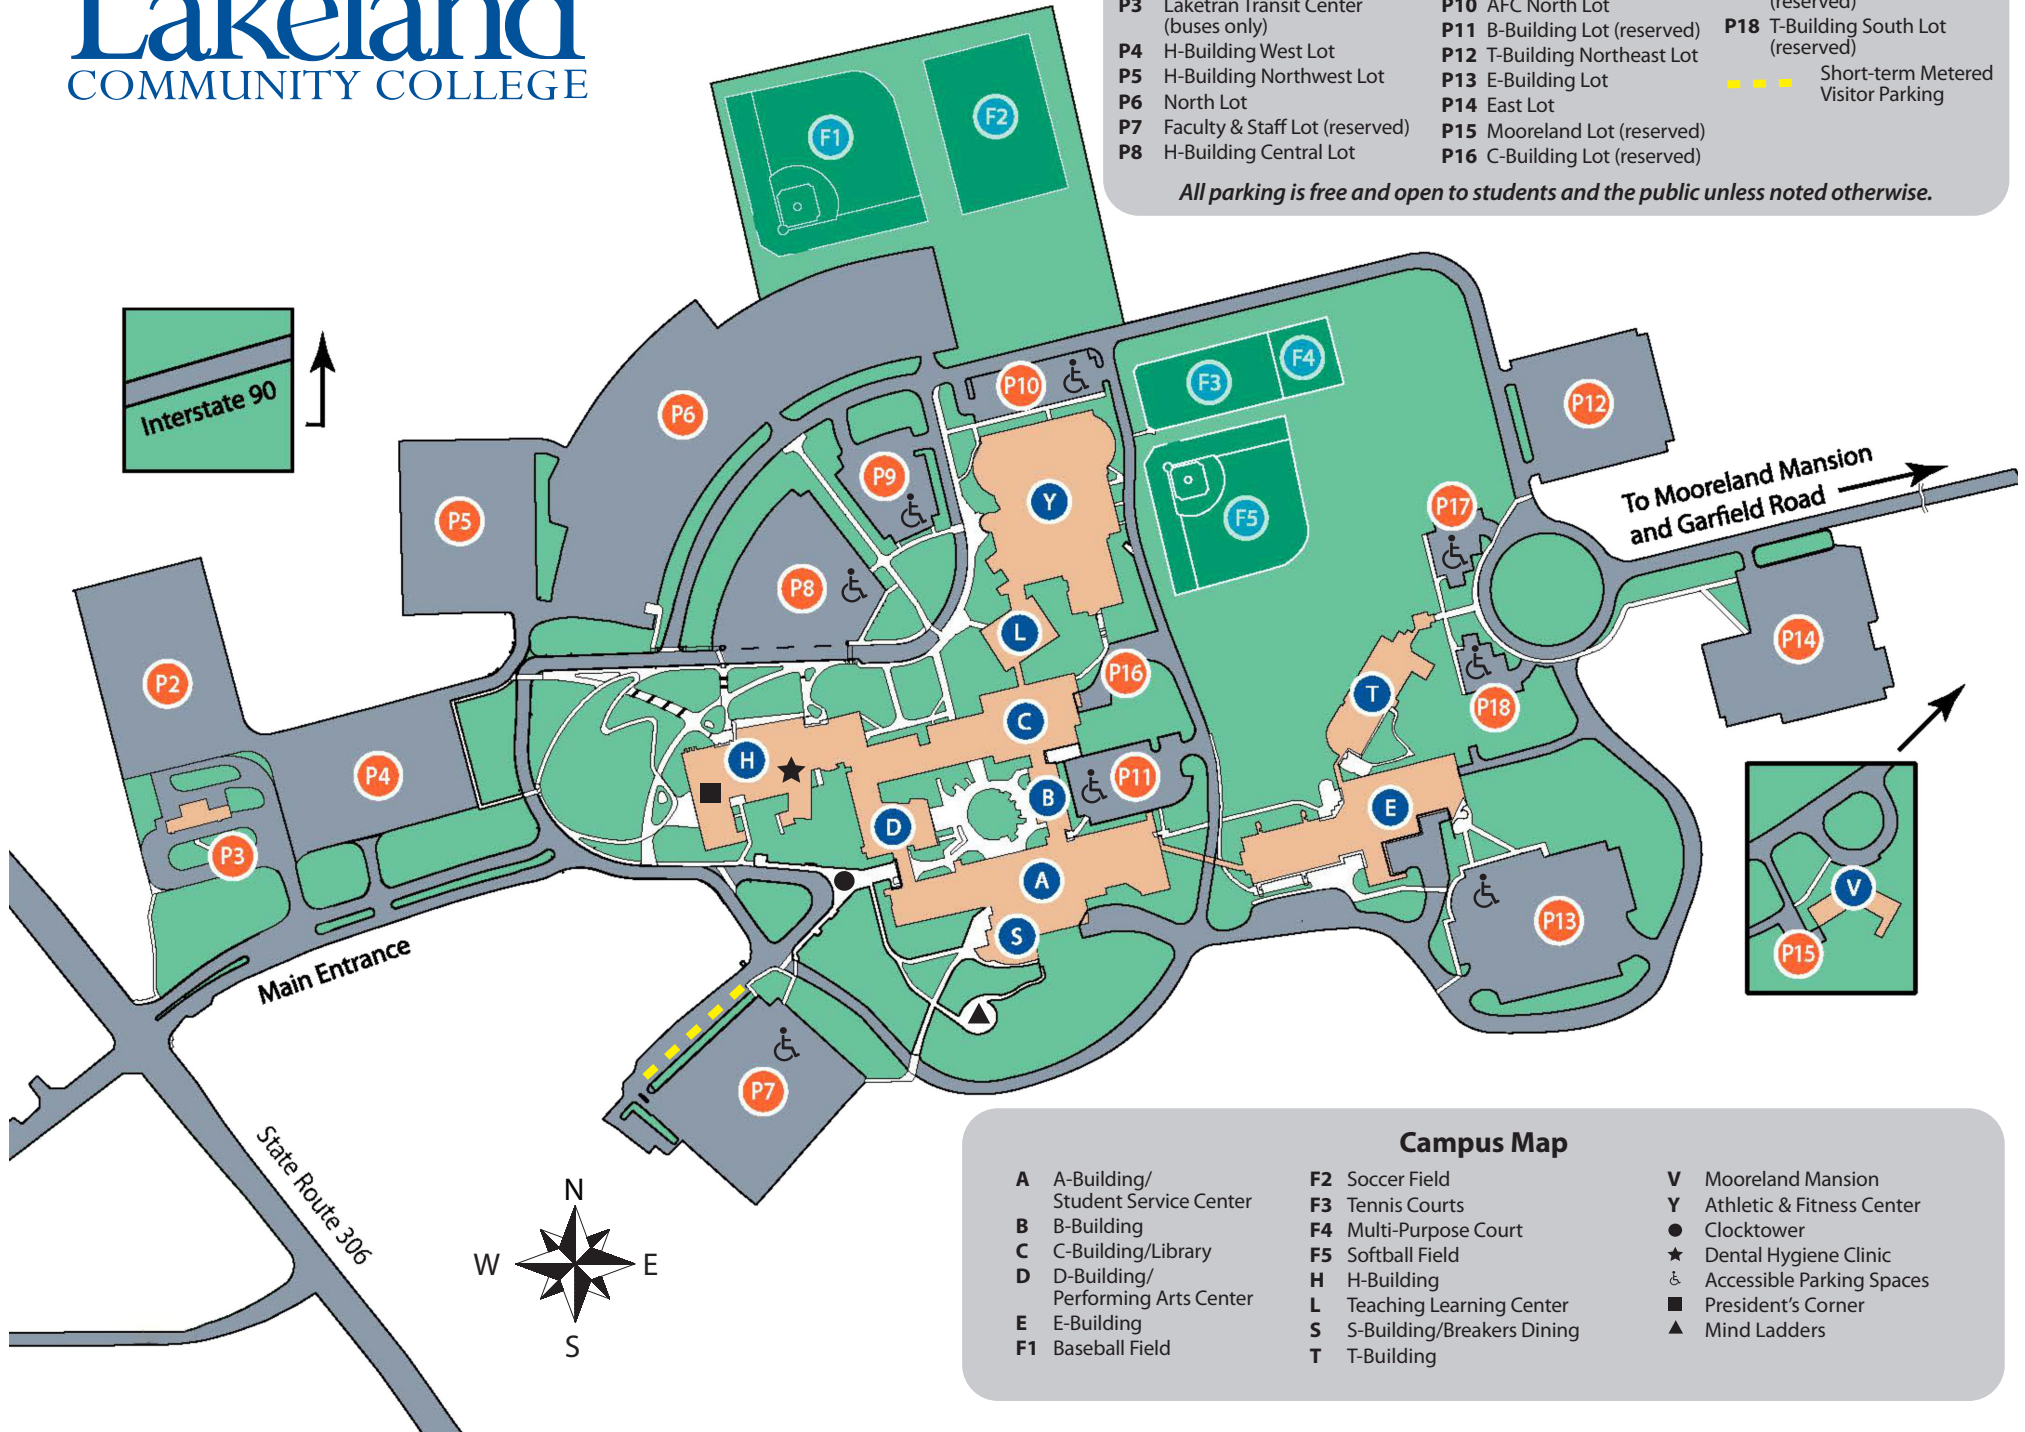

All parking is free and open to students and the public unless noted otherwise.

## Campus Map

- |  |                                     |                                    |
|--|-------------------------------------|------------------------------------|
| <b>A</b> A-Building/<br>Student Service Center | <b>F2</b> Soccer Field              | <b>V</b> Mooreland Mansion         |
| <b>B</b> B-Building                            | <b>F3</b> Tennis Courts             | <b>Y</b> Athletic & Fitness Center |
| <b>C</b> C-Building/Library                    | <b>F4</b> Multi-Purpose Court       | ● Clocktower                       |
| <b>D</b> D-Building/<br>Performing Arts Center | <b>F5</b> Softball Field            | ★ Dental Hygiene Clinic            |
| <b>E</b> E-Building                            | <b>H</b> H-Building                 | ♿ Accessible Parking Spaces        |
| <b>F1</b> Baseball Field                       | <b>L</b> Teaching Learning Center   | ■ President's Corner               |
|  | <b>S</b> S-Building/Breakers Dining | ▲ Mind Ladders                     |
|  | <b>T</b> T-Building                 |                                    |