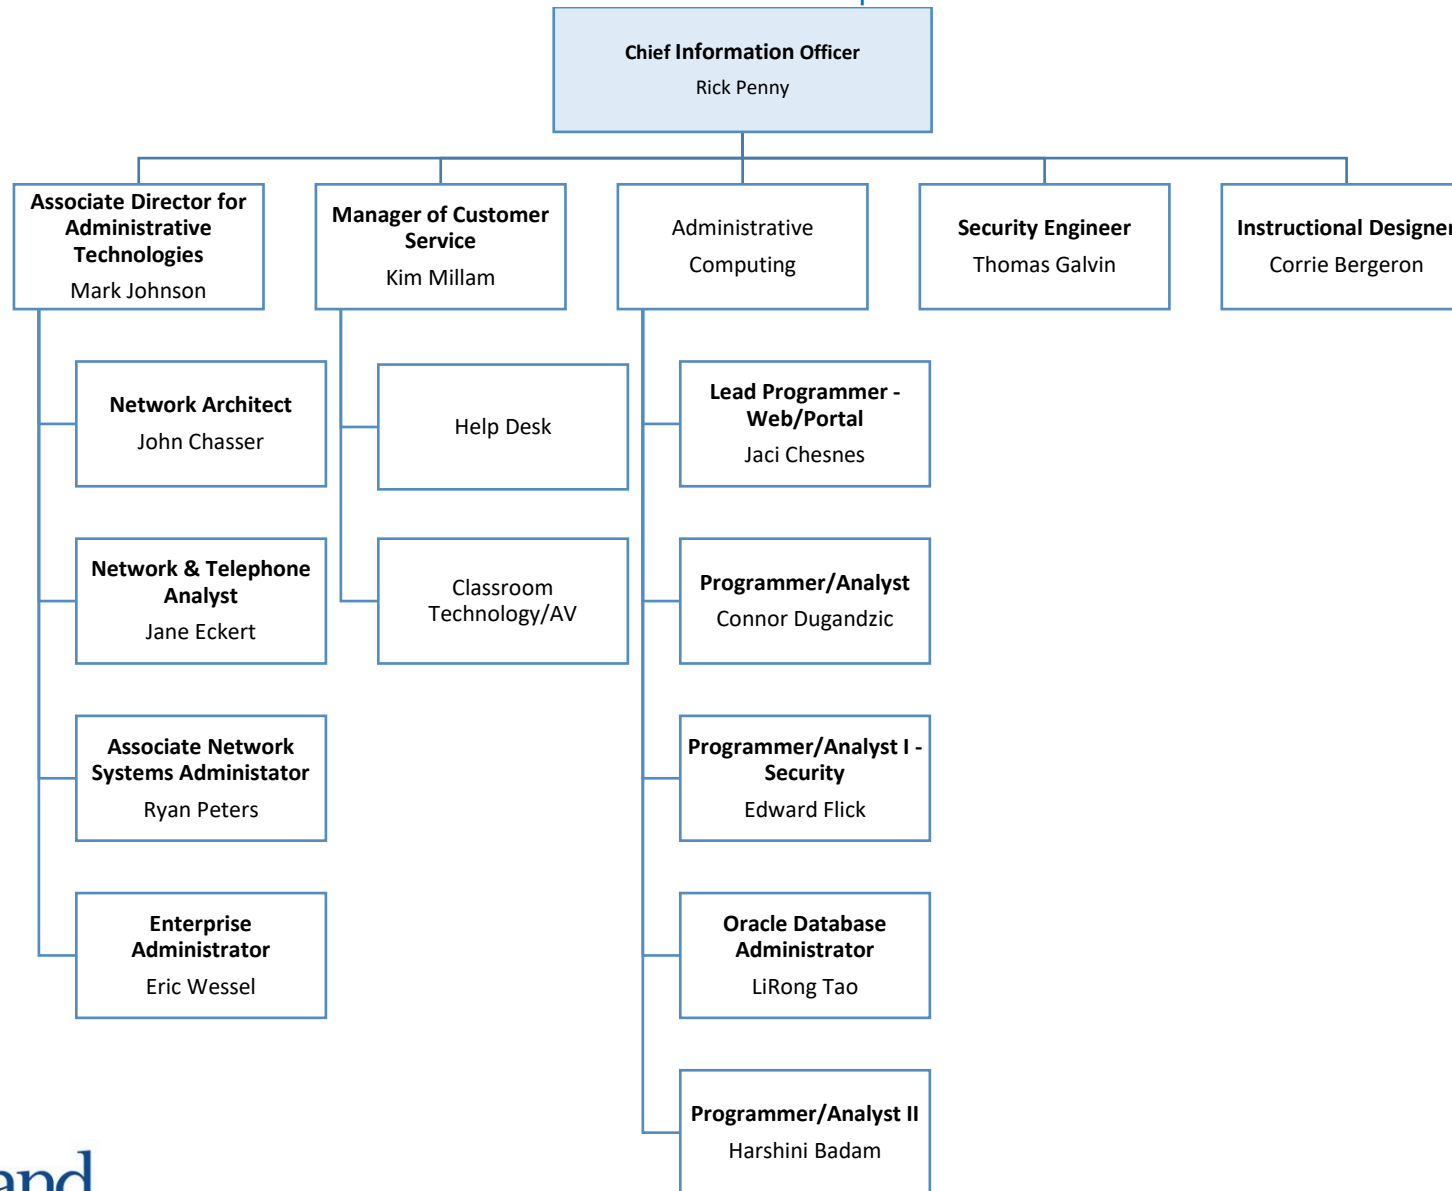

UPDATED: MAY 2026

LAKELAND COMMUNITY COLLEGE | ORGANIZATIONAL CHART

NOTE: The organizational chart includes position titles and names for the **management team** along with some support staff (*) positions. See the Departmental Directory (on the HR Webpage) for a complete list of college employees (Administrators, S&P, Staff, FT Faculty) by department.

UPDATED: MAY 2026

LAKELAND COMMUNITY COLLEGE | ORGANIZATIONAL CHART

LAKELAND COMMUNITY COLLEGE | ORGANIZATIONAL CHART

NOTE: The organizational chart includes position titles and names for the **management team** along with some support staff (*) positions. See the Departmental Directory (on the HR Webpage) for a complete list of college employees (Administrators, S&P, Staff, FT Faculty) by department.