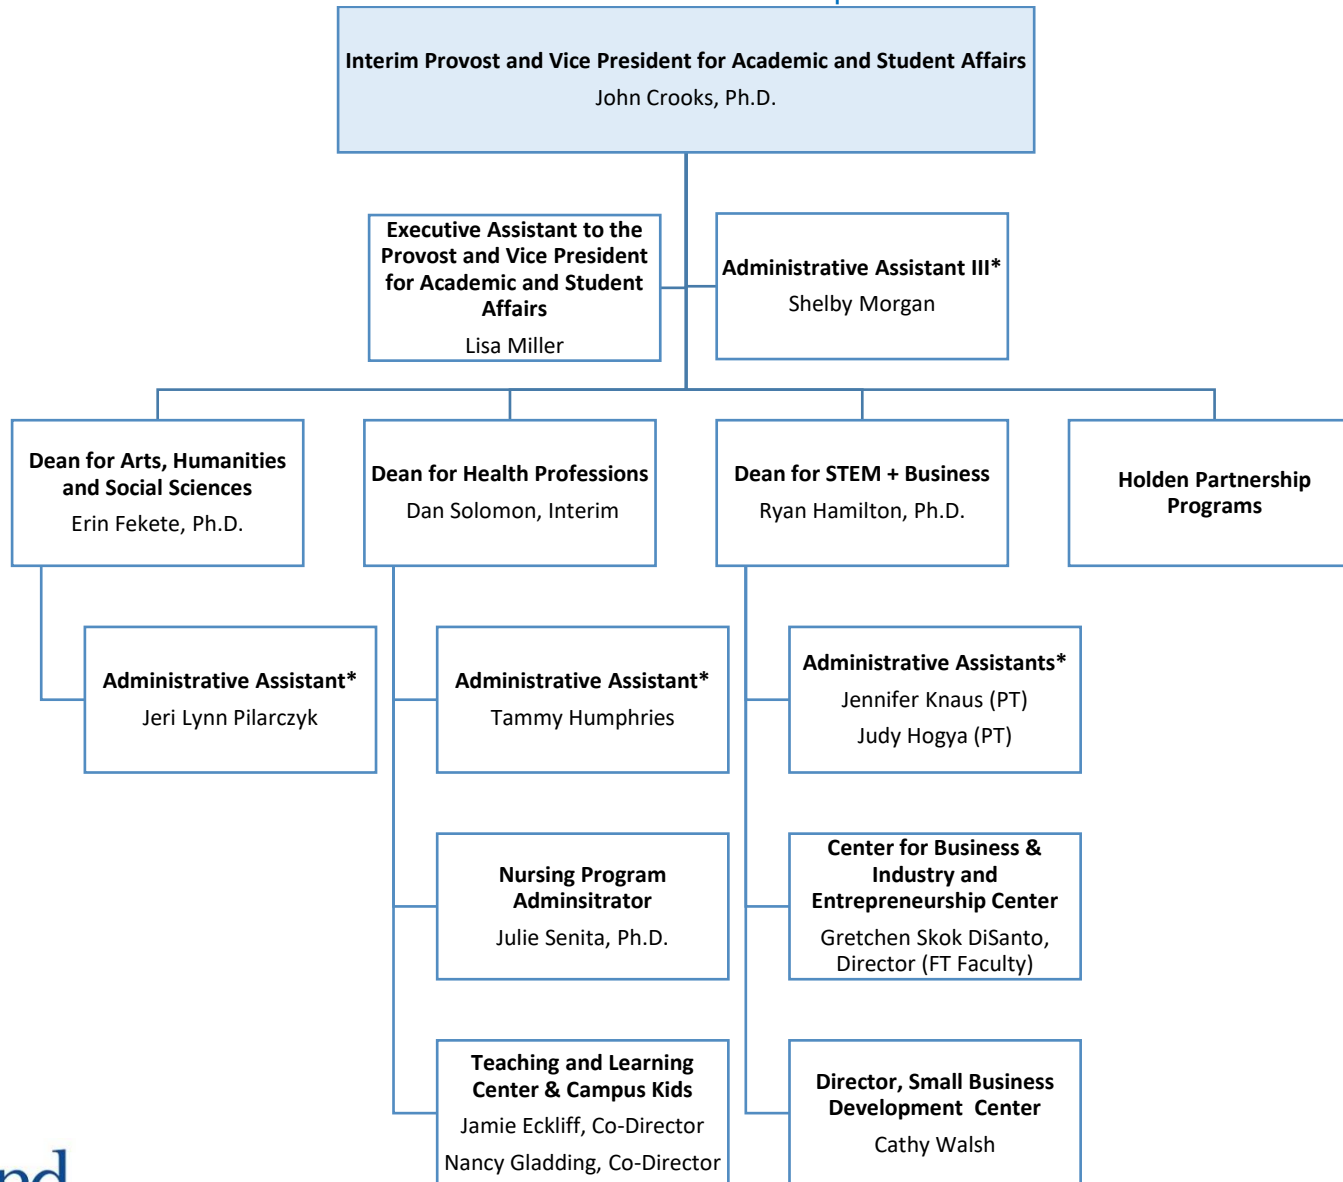

LAKELAND COMMUNITY COLLEGE | ORGANIZATIONAL CHART

NOTE: The organizational chart includes position titles and names for the **management team** along with some support staff (*) positions. See the Departmental Directory (on the HR Webpage) for a complete list of college employees (Administrators, S&P, Staff, FT Faculty) by department.

UPDATED: MAY 2026

LAKELAND COMMUNITY COLLEGE | ORGANIZATIONAL CHART

NOTE: The organizational chart includes position titles and names for the **management team** along with some support staff (*) positions. See the Departmental Directory (on the HR Webpage) for a complete list of college employees (Administrators, S&P, Staff, FT Faculty) by department.