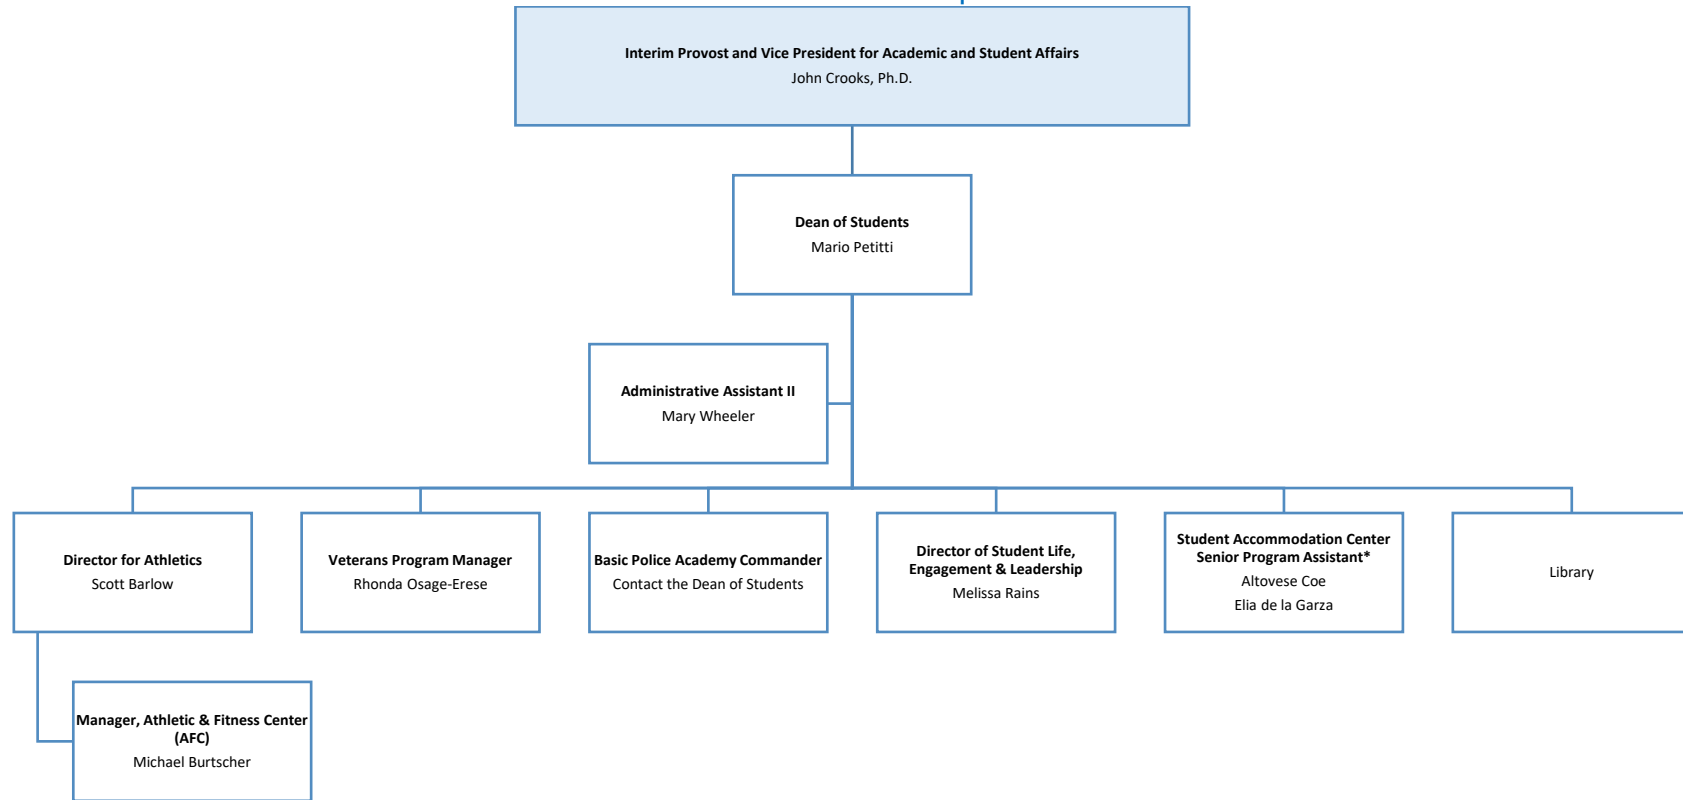

LAKELAND COMMUNITY COLLEGE | ORGANIZATIONAL CHART

NOTE: The organizational chart includes position titles and names for the **management team** along with some support staff (*) positions. See the Departmental Directory (on the HR Webpage) for a complete list of college employees (Administrators, S&P, Staff, FT Faculty) by department.

UPDATED: MAY 2026

LAKELAND COMMUNITY COLLEGE | ORGANIZATIONAL CHART

NOTE: The organizational chart includes position titles and names for the **management team** along with some support staff (*) positions. See the Departmental Directory (on the HR Webpage) for a complete list of college employees (Administrators, S&P, Staff, FT Faculty) by department.