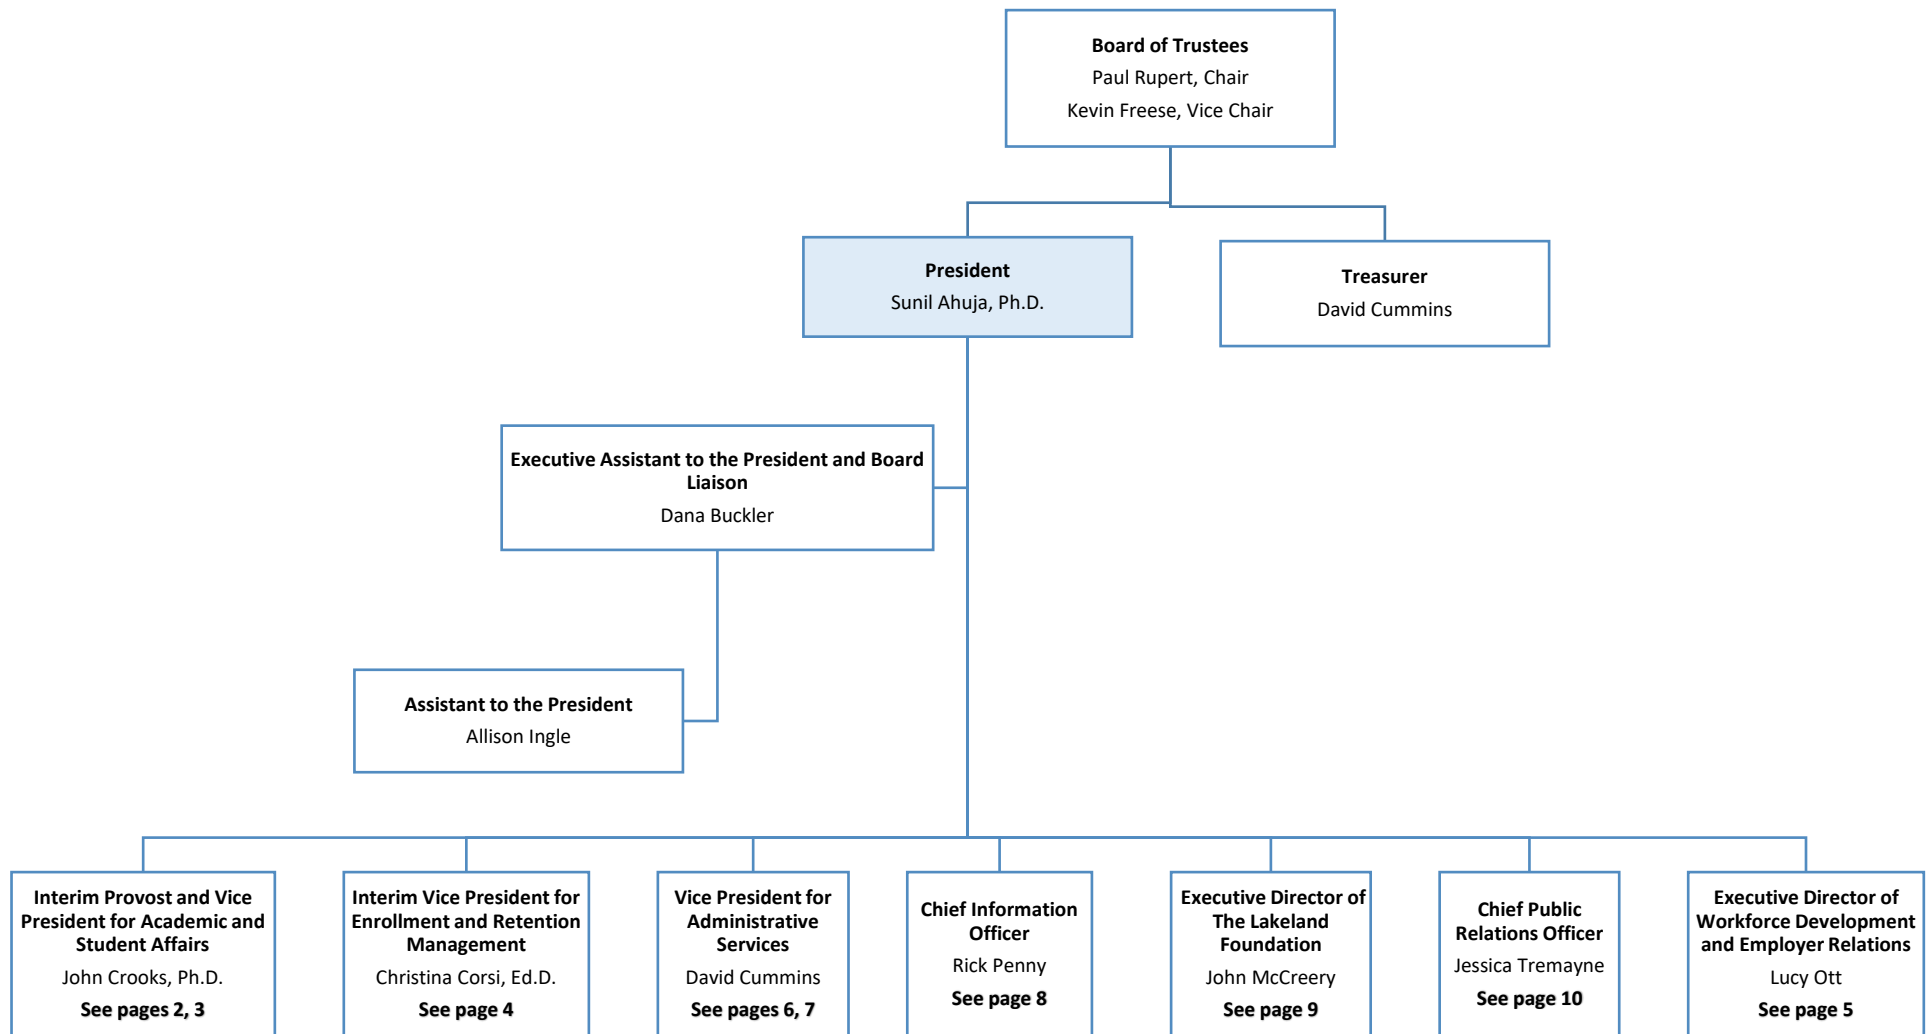

LAKELAND COMMUNITY COLLEGE | ORGANIZATIONAL CHART

NOTE: The organizational chart includes position titles and names for the **management team** along with some support staff (*) positions. See the Departmental Directory (on the HR Webpage) for a complete list of college employees (Administrators, S&P, Staff, FT Faculty) by department.

UPDATED: MAY 2026

LAKELAND COMMUNITY COLLEGE | ORGANIZATIONAL CHART

NOTE: The organizational chart includes position titles and names for the **management team** along with some support staff (*) positions. See the Departmental Directory (on the HR Webpage) for a complete list of college employees (Administrators, S&P, Staff, FT Faculty) by department.