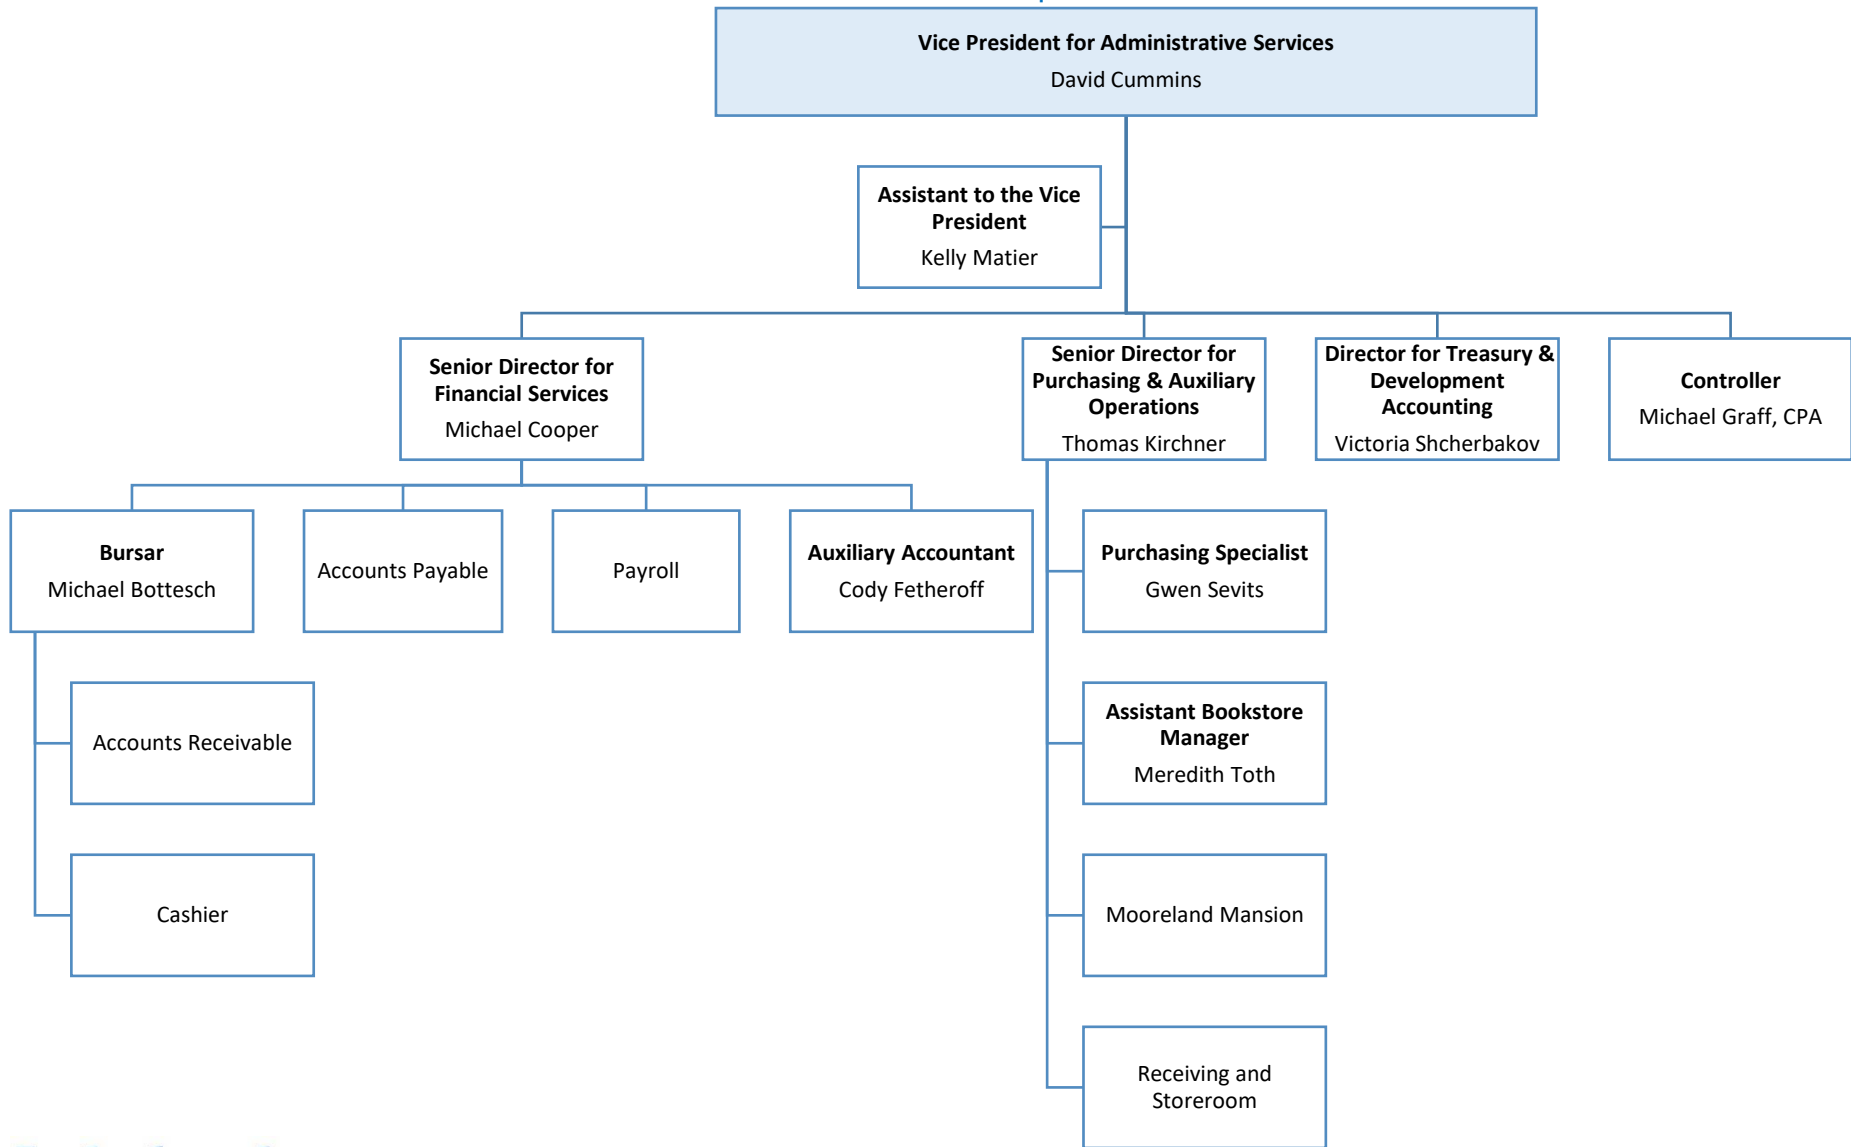

UPDATED: MAY 2026

LAKELAND COMMUNITY COLLEGE | ORGANIZATIONAL CHART

NOTE: The organizational chart includes position titles and names for the **management team** along with some support staff (*) positions. See the Departmental Directory (on the HR Webpage) for a complete list of college employees (Administrators, S&P, Staff, FT Faculty) by department.

UPDATED: MAY 2026

LAKELAND COMMUNITY COLLEGE | ORGANIZATIONAL CHART

LAKELAND COMMUNITY COLLEGE | ORGANIZATIONAL CHART

NOTE: The organizational chart includes position titles and names for the **management team** along with some support staff (*) positions. See the Departmental Directory (on the HR Webpage) for a complete list of college employees (Administrators, S&P, Staff, FT Faculty) by department.