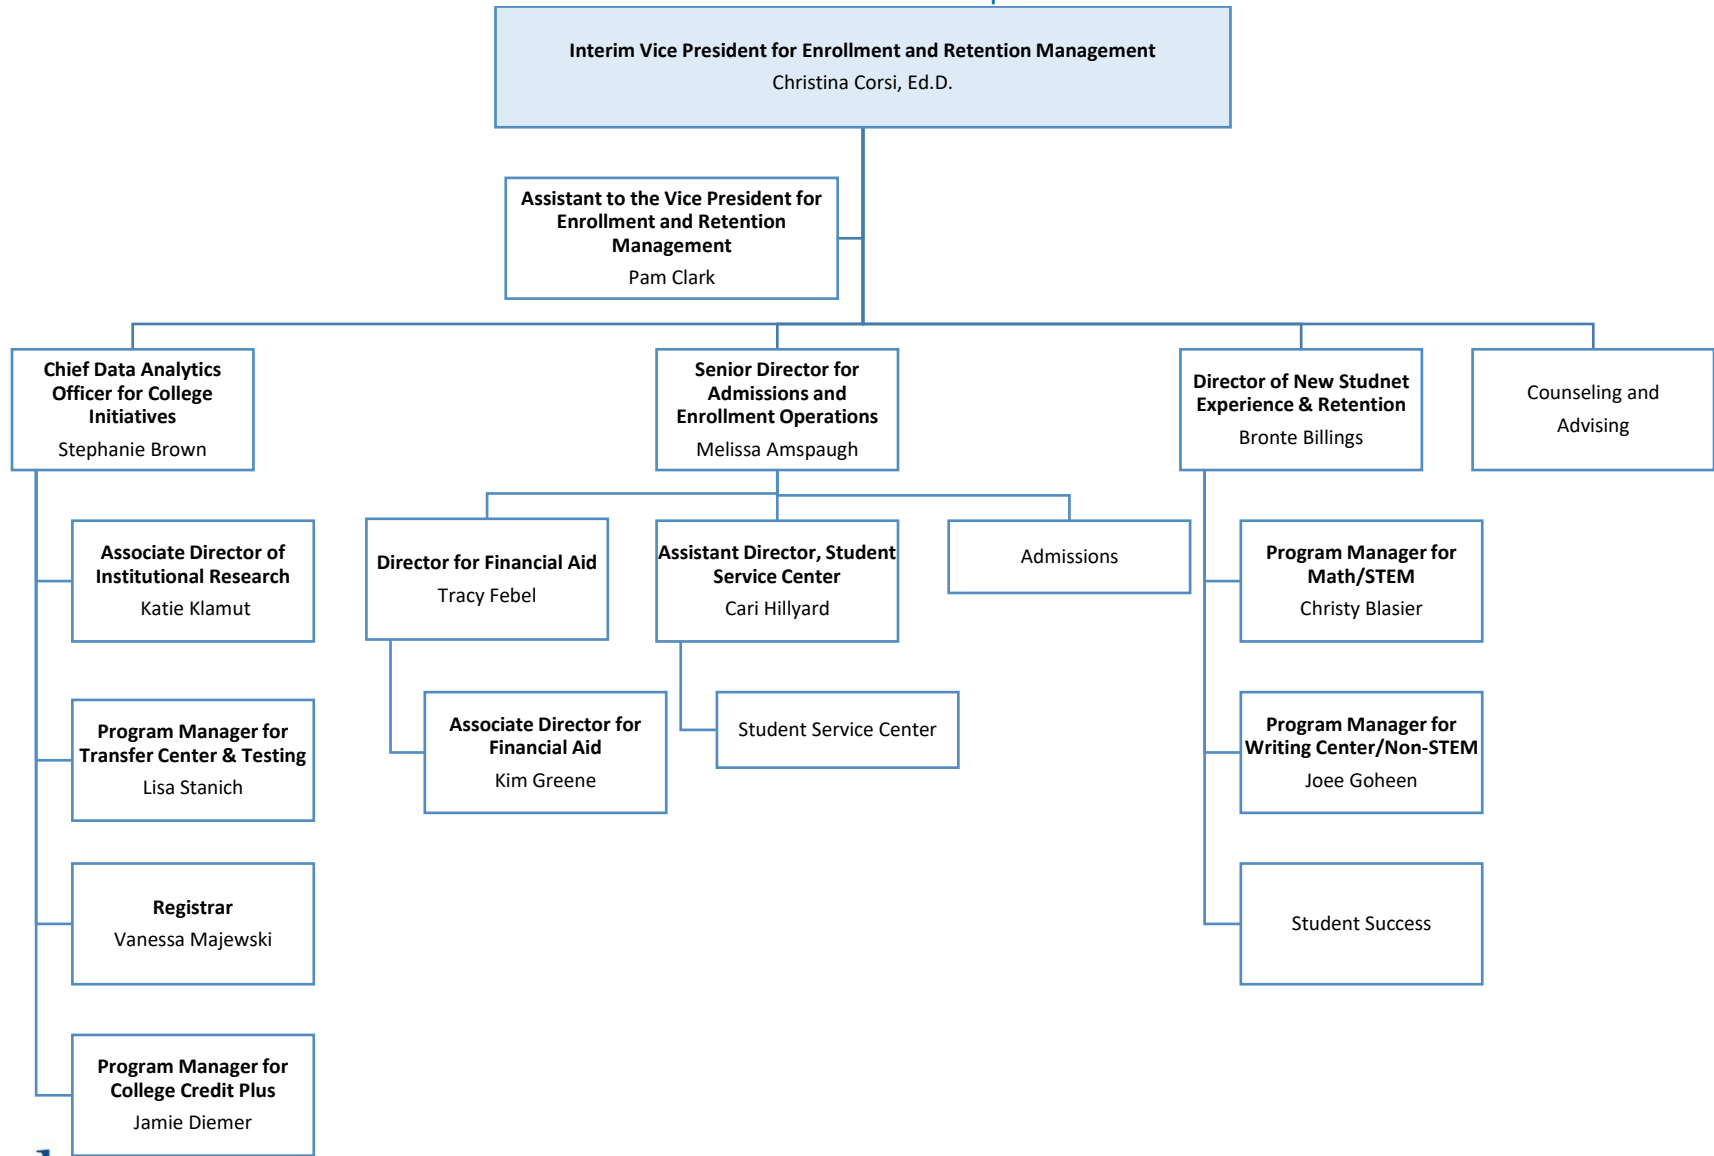

LAKELAND COMMUNITY COLLEGE | ORGANIZATIONAL CHART

NOTE: The organizational chart includes position titles and names for the **management team** along with some support staff (*) positions. See the Departmental Directory (on the HR Webpage) for a complete list of college employees (Administrators, S&P, Staff, FT Faculty) by department.

UPDATED: MAY 2026

LAKELAND COMMUNITY COLLEGE | ORGANIZATIONAL CHART

NOTE: The organizational chart includes position titles and names for the **management team** along with some support staff (*) positions. See the Departmental Directory (on the HR Webpage) for a complete list of college employees (Administrators, S&P, Staff, FT Faculty) by department.