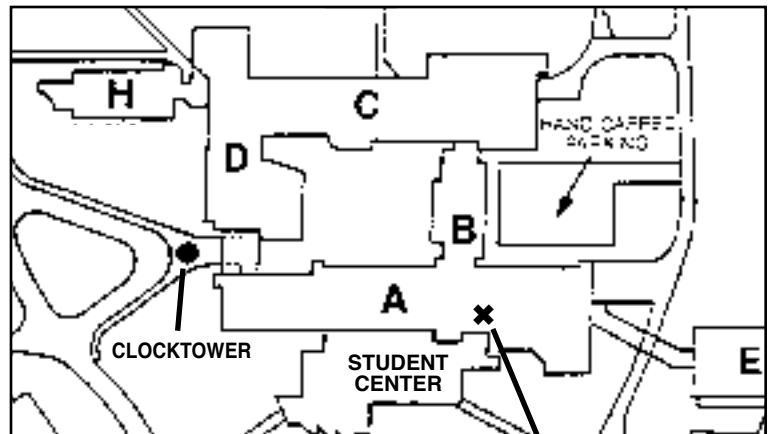

Lakeland

COMMUNITY COLLEGE

Fall 2023/Spring 2024 OPEN LAB SCHEDULE

Main Campus and Holden University Center Open Computer Labs

Computer labs are located at the main campus and the Holden University Center, and are open to current Lakeland and University partner students for the purpose of doing class-related work. The labs provide students with access to the Internet, Library services and a variety of software applications. Check with a lab attendant or the Navigation Desk at Holden regarding software availability, usage rules and classes that may have a reserved lab time for special projects or instruction sessions.

**Main Open PC Lab
A-1046**

Main Campus Open PC Lab - Room A-1046

Monday 7:30 a.m.-6 p.m.	Tuesday 7:30 a.m.-6 p.m.	Wednesday 7:30 a.m.-6 p.m.	Thursday 7:30 a.m.-6 p.m.	Friday 7:30 a.m.-noon	Saturday Closed	Sunday Closed
----------------------------	-----------------------------	-------------------------------	------------------------------	--------------------------	--------------------	------------------