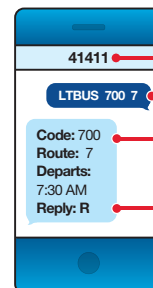

Service every 20 minutes

LOCAL Routes 1-9

Campus Loop connects with Laketrans Local Routes

1 2 3 6 8 9 at the Laketrans transit center. Students ride Laketrans' Local Routes 1-9 free with a valid student ID.

Find the next scheduled departure from your bus stop by texting **LTBUS + STOP ID + ROUTE # to 41411**

Use the STOP ID found here on your bus stop sign

41411 Text 41411

LTBUS 700 7 Make sure to type LTBUS + STOP ID + ROUTE # \*Must Use Spaces