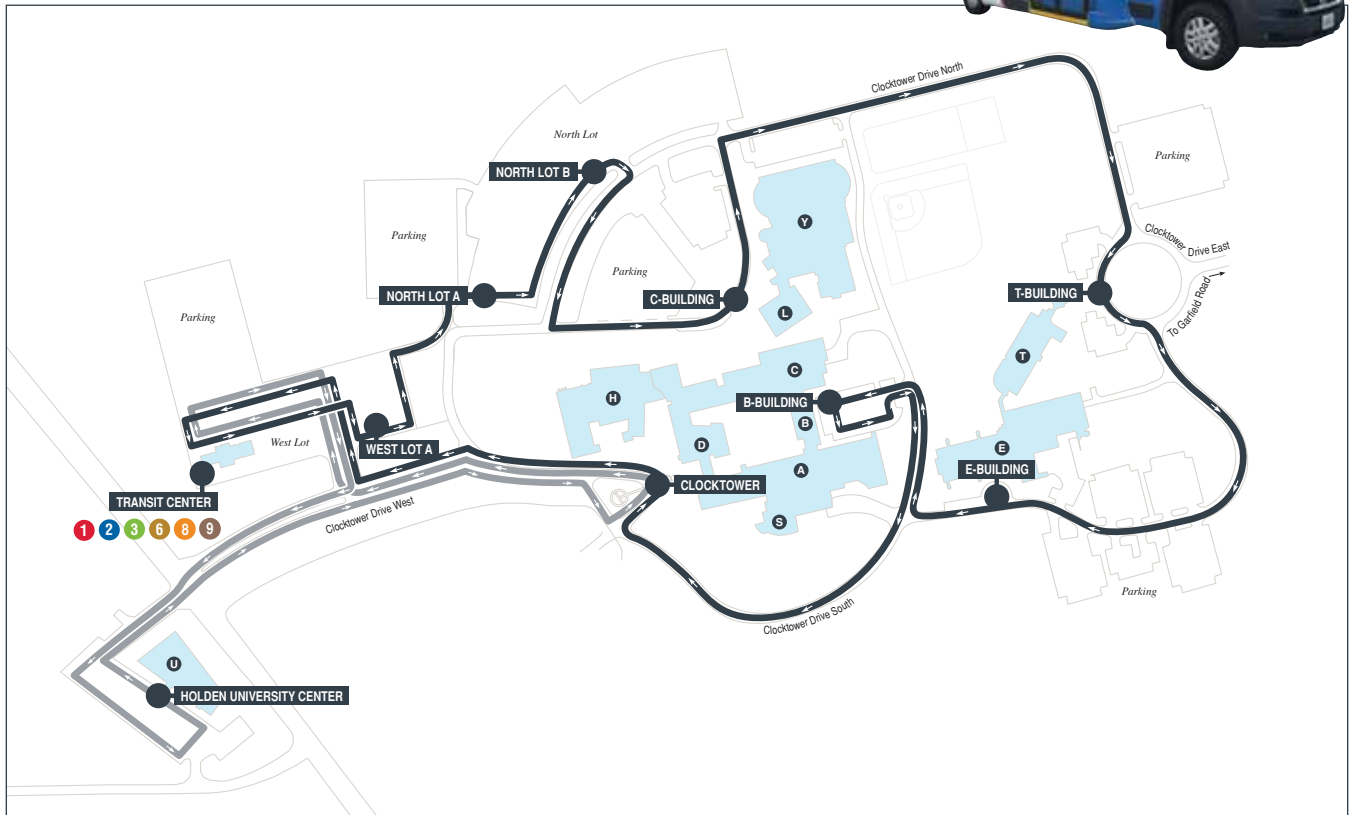

## Campus Loop - Route 7

Lakeland Community College

Effective Fall 2020

### Get to, from and around campus free with Laketrans' Campus Loop and Local Routes

Service every 20 minutes

LOCAL Routes 1-9

Campus Loop connects with Laketrans Local Routes

1 2 3 6 8 9 at the Laketrans transit center. Students ride Laketrans' Local Routes 1-9 free with a valid student ID.

Code: 700 You'll receive a message with your Next Bus Departure times.

Route: 7

Departs: 7:30 AM

Reply: R Text R back to 41411 to REFRESH your departure times.

Campus Loop operates during fall and spring semesters only and does not operate on days the college is closed.