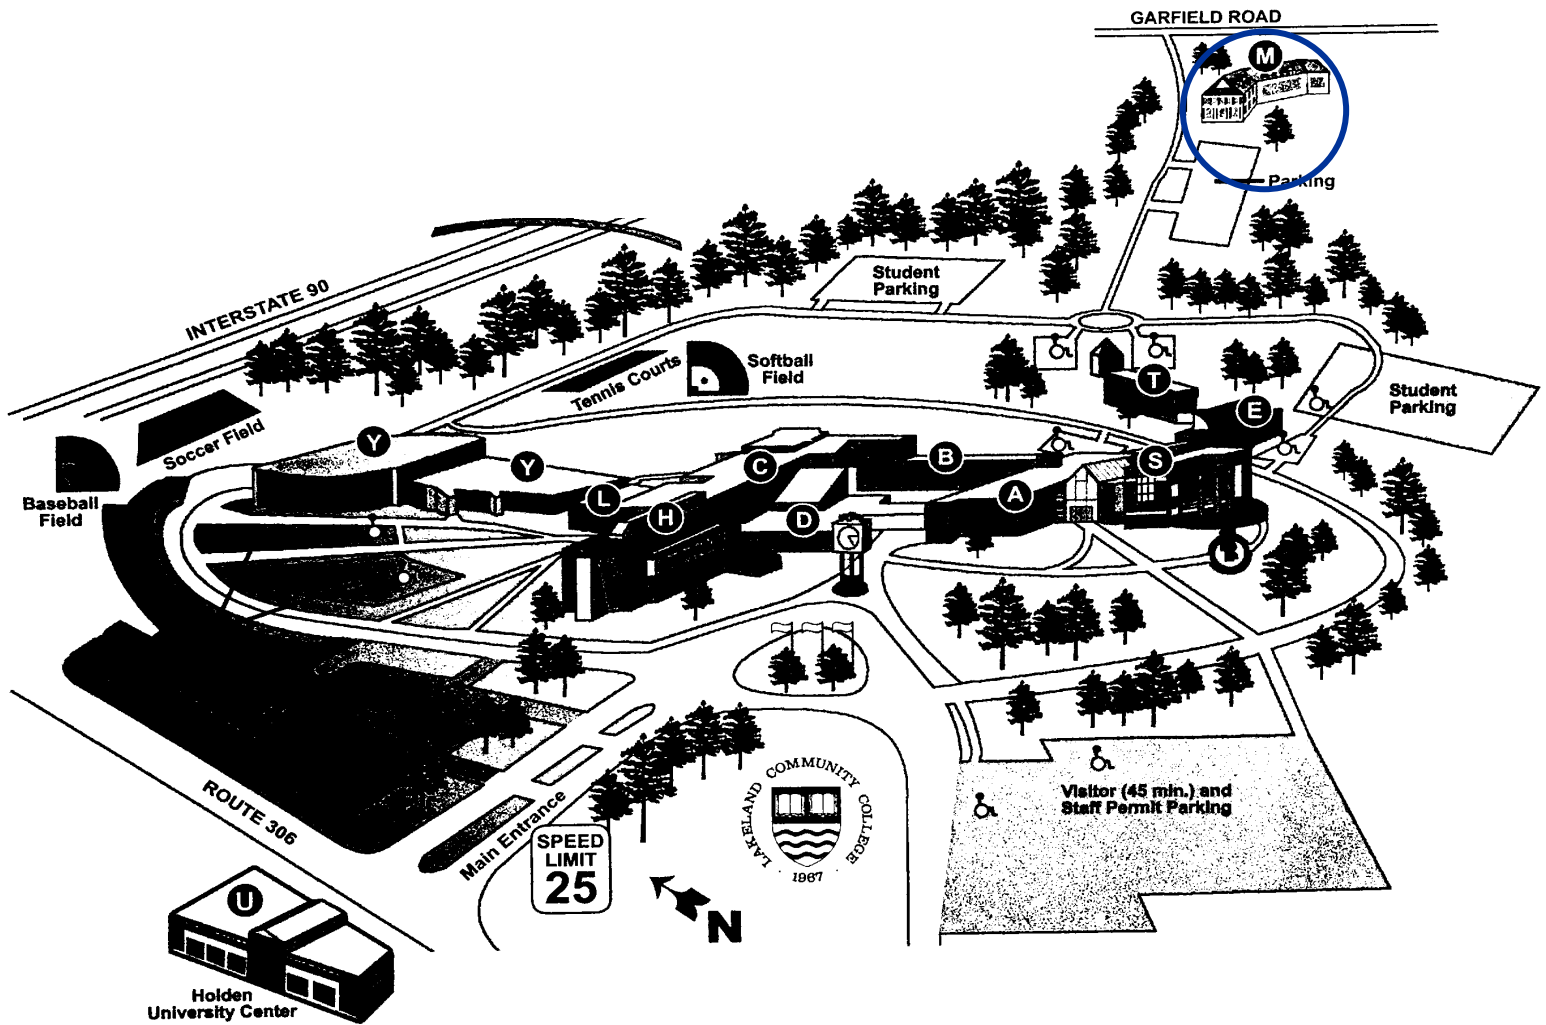

Lakeland

COMMUNITY COLLEGE

Campus Map

- A A-BUILDING, Student Services
- B B-BUILDING
- C C-BUILDING, Library
- D D-BUILDING, Performing Arts Center
- E E-BUILDING, Engineering
- H H-BUILDING, Health Technologies
- L Learning Technologies
- M MOORELAND MANSION**
- S Student Center, Breakers Dining Hall
- T T-BUILDING, Business
- U Holden University Center
- Y Athletic and Fitness Center

Directions to Mooreland

From East: Take 90W and exit at 306. Turn left on 306. College will be on your left. Drive passed college and take left on Chillicothe. Take left on Garfield. Take left into campus entrance off of Garfield.

From West: Take 90W and exit at 306. Turn right on 306. College will be on your left. Drive passed college and take left on Chillicothe. Take left on Garfield. Take left on Clocktower Drive into campus entrance off of Garfield.

Mooreland lot is on left hand side passed the mansion.