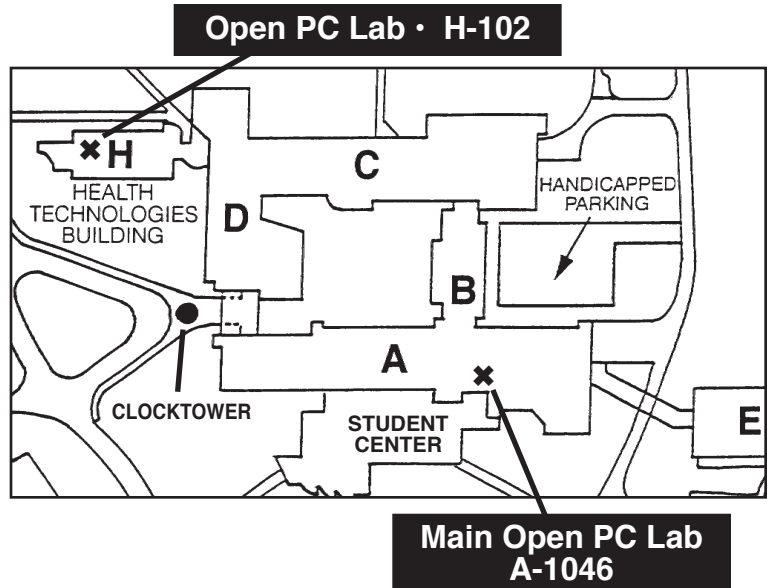

OPEN LAB SCHEDULE

Main Campus, Lakeland East and Lakeland West Open Computer Labs

Computer labs are located at the main campus, Lakeland East and Lakeland West, and are open to current Lakeland students for the purpose of doing class-related work. The labs provide students with access to the Internet, Library services and a variety of software applications. Check with a lab attendant regarding software availability, usage rules and classes that may have reserved lab time for special projects or instruction sessions.

Main Open PC Lab - Room A-1046

Monday	Tuesday	Wednesday	Thursday	Friday	Saturday	Sunday
7:30 a.m.-10 p.m.	7:30 a.m.-10 p.m.	7:30 a.m.-10 p.m.	7:30 a.m.-10 p.m.	7:30 a.m.-6 p.m.	7:30 a.m.-6 p.m.	noon-6 p.m.

Open PC Lab - Room H-102

Monday	Tuesday	Wednesday	Thursday	Friday	Saturday	Sunday
8 a.m.-7 p.m.	8 a.m.-9 p.m.	8 a.m.-7 p.m.	8 a.m.-9 p.m.	9 a.m.-3 p.m.	closed	closed

Lakeland EAST (Madison) Open PC Lab

Open computer lab available per posted days and times.
 Open computer lab not available when classes in session.
 440.428.5500
 440.525.7411