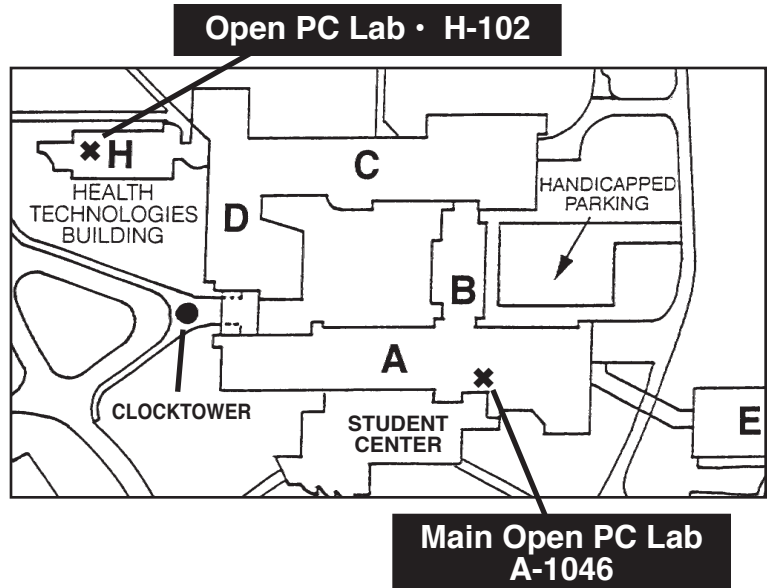

2010 SPRING SCHEDULE

Main Campus, Lakeland East and Lakeland West Open Computer Labs

Computer labs are located throughout the main campus, at Lakeland East and Lakeland West and are open to current Lakeland students for the purpose of doing class-related work. The labs provide students with access to the Internet, Library services and a variety of software applications. Check with a lab attendant regarding software availability, usage rules and classes that may have reserved lab time for special projects or instruction sessions.

Main Open PC Lab - Room A-1046

Monday 8 a.m.-10 p.m.	Tuesday 8 a.m.-10 p.m.	Wednesday 8 a.m.-10 p.m.	Thursday 8 a.m.-10 p.m.	Friday 8 a.m.-6 p.m.	Saturday 8 a.m.-6 p.m.	Sunday noon-6 p.m.
--------------------------	---------------------------	-----------------------------	----------------------------	-------------------------	---------------------------	-----------------------

Open PC Lab - Room H-102

Monday 8 a.m.-7 p.m.	Tuesday 8 a.m.-9 p.m.	Wednesday 8 a.m.-7 p.m.	Thursday 8 a.m.-9 p.m.	Friday 9 a.m.-3 p.m.	Saturday closed	Sunday closed
-------------------------	--------------------------	----------------------------	---------------------------	-------------------------	--------------------	------------------